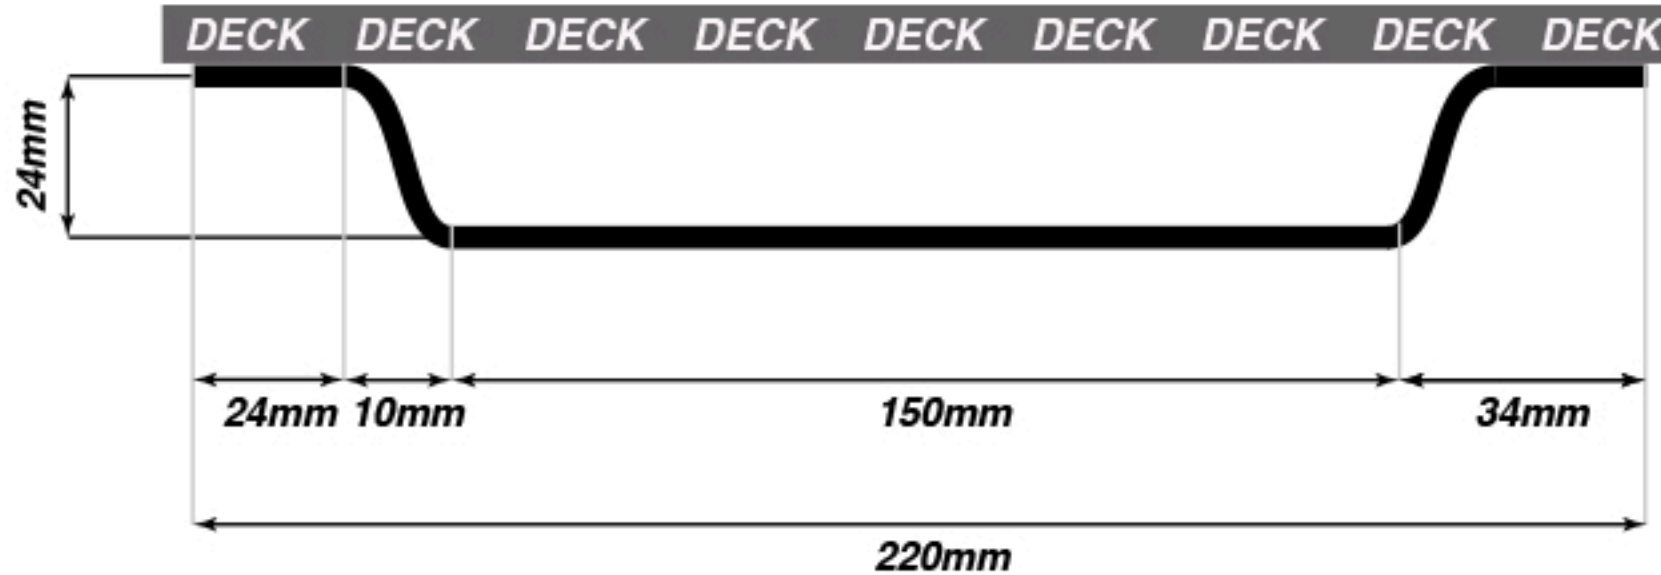

TRAMPOL

**UNDER DECK
BATTERY TRAY**

**COMES IN
4ply or 5ply**

**Available in 20cm
to 70cm lengths**

**All measurements
are in metric
millimeters (mm)**

SCHEMATICS