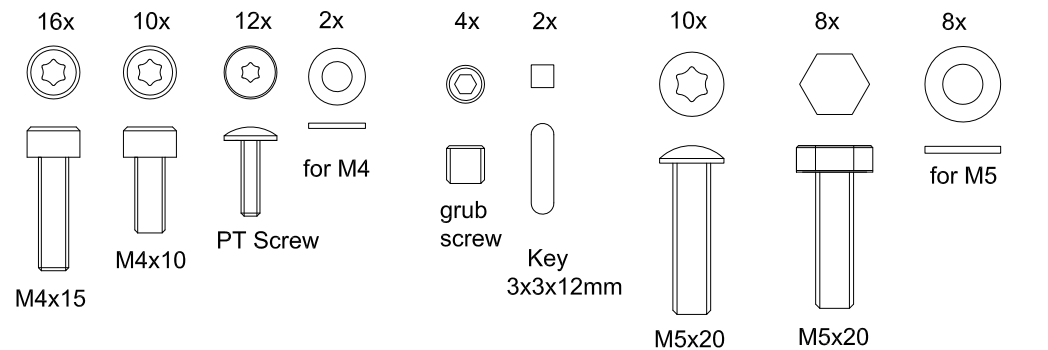

Nuts, Bolts & Washers