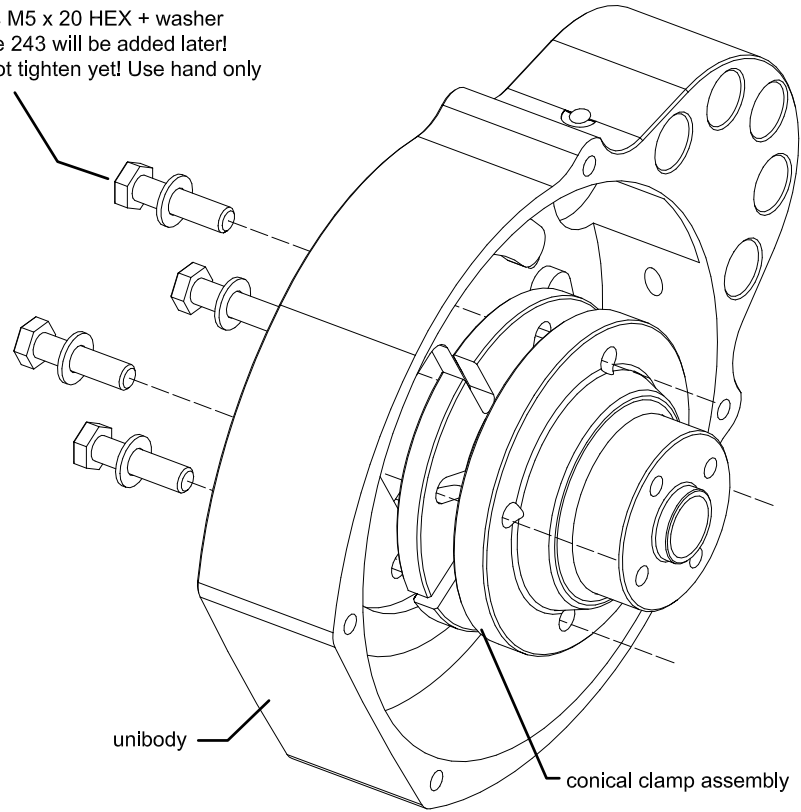

# Step 1 pre-assembly left drive

# 2019 Spur Gear Drive

4 pcs M5 x 20 HEX + washer  
loctite 243 will be added later!  
Do not tighten yet! Use hand only

motor cable position