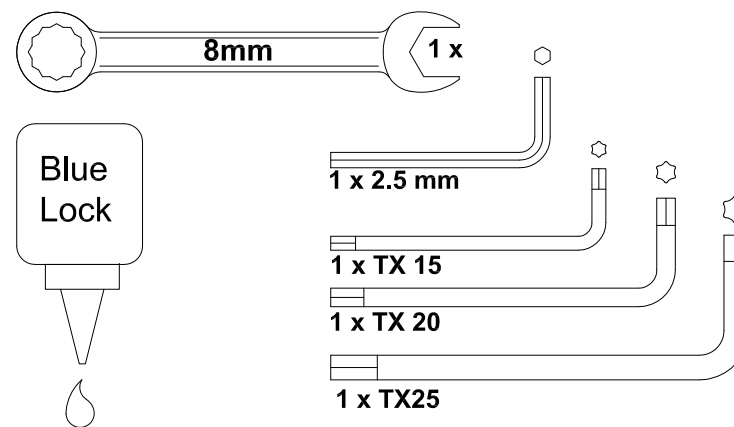

Nuts, Bolts & Washers