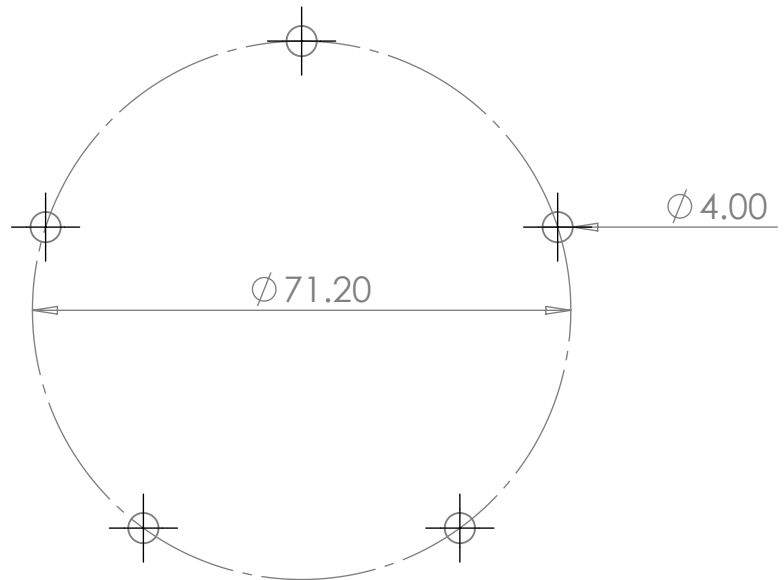

# TRAMPA SPOKES & RIMS BOLT PATTERN

5 SPOKE RIMS INCLUDE:

- SUPERSTARS
- PHATLADS
- MEGASTARS

6 SPOKE RIMS INCLUDE:

- HYPAS

A4 - SCALE 1:1  
ALL MEASUREMENTS IN MM