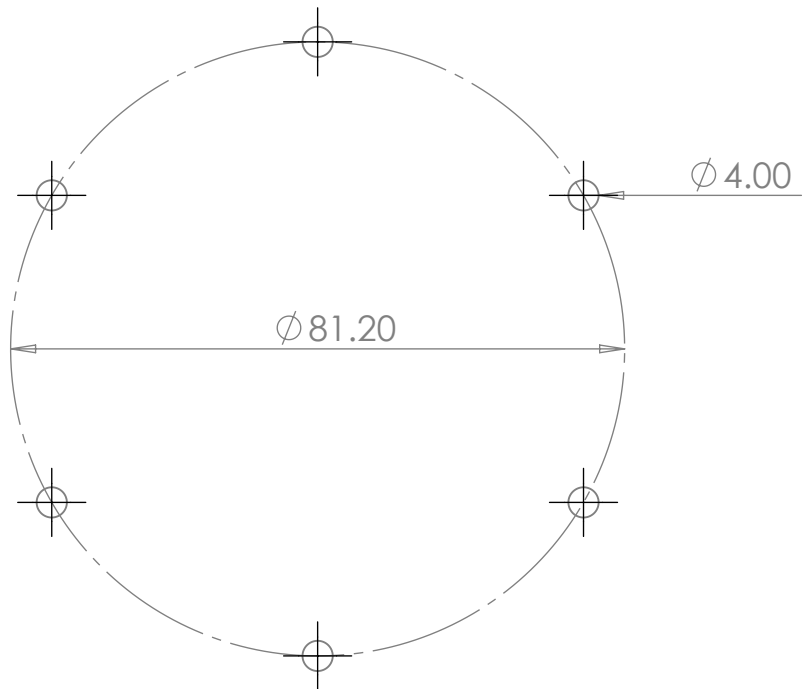

# TRAMPA SPOKES & RIMS BOLT PATTERN

5 SPOKE RIMS INCLUDE:

- SUPERSTARS
- PHATLADS
- MEGASTARS

6 SPOKE RIMS INCLUDE:

- HYPAS

A4 - SCALE 1:1  
ALL MEASUREMENTS IN MM