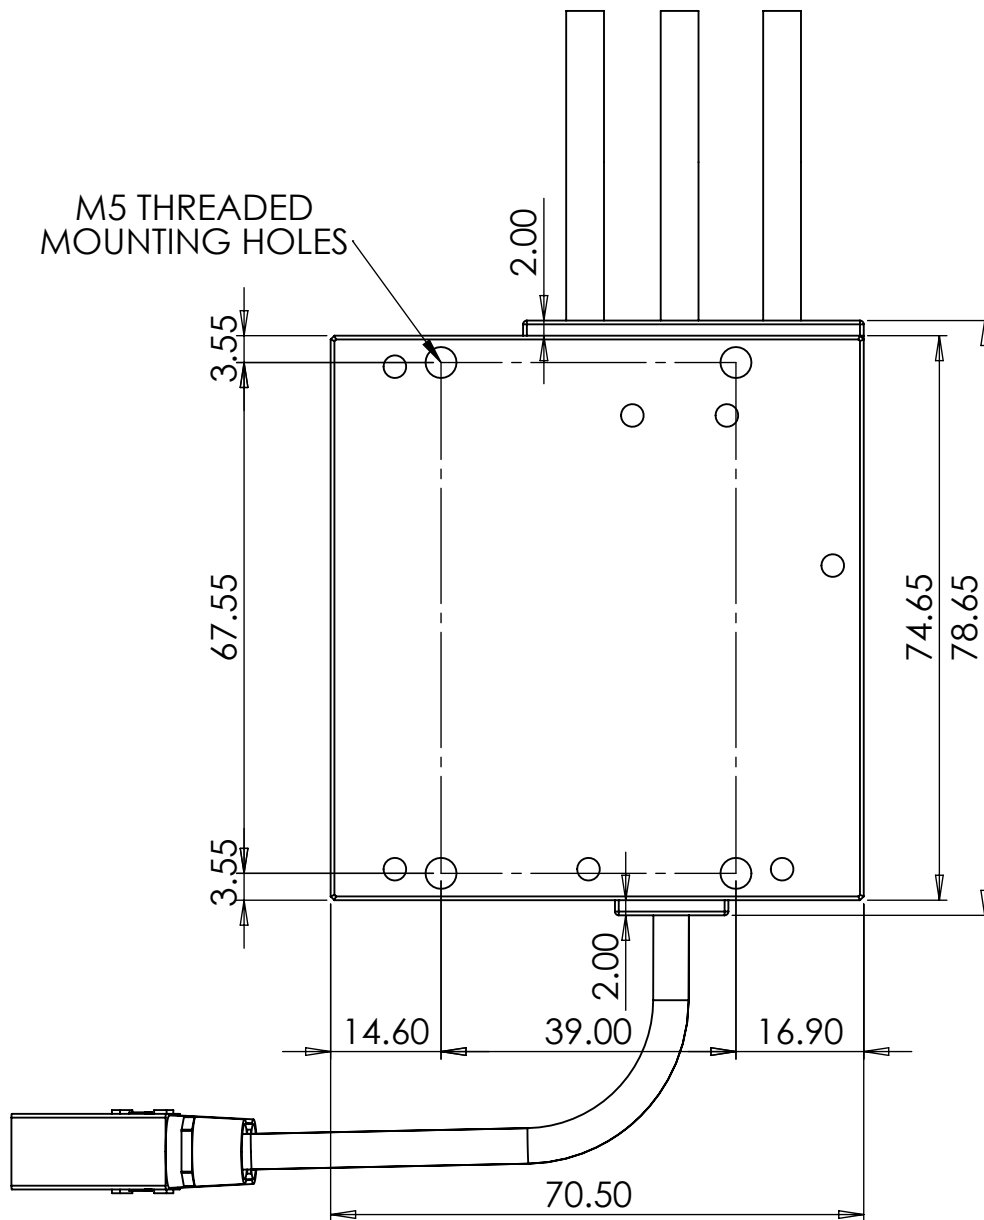

VESC 6 MOUNTING HOLES

A4 - SCALE 1:1
ALL MEASUREMENTS IN MM